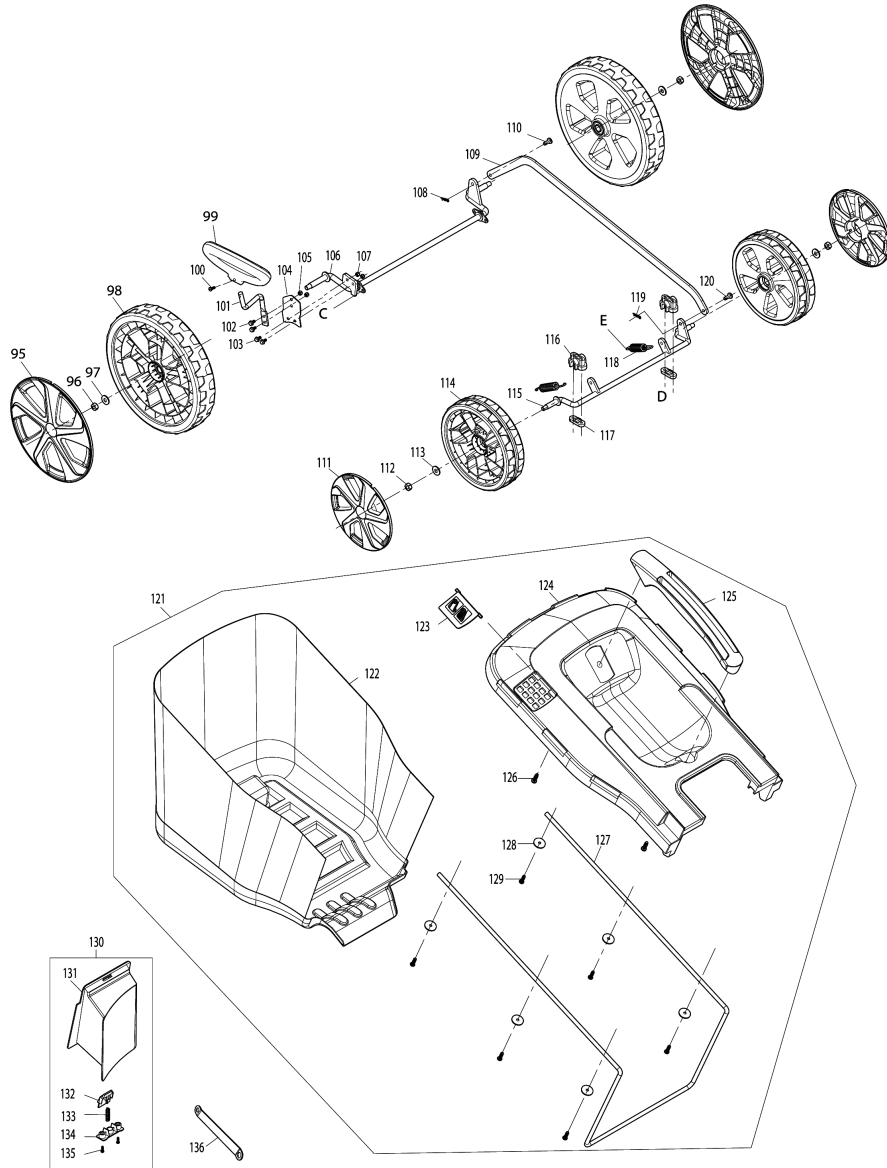

Model No.ELM4121 410MM ELECTRIC LAWN MOWER

Model No.ELM4121 410MM ELECTRIC LAWN MOWER

Артикул	Детали	Описание	Замена	Количество	New/Old	Продажи	Закупка	Примечание
001	YA00000958	UPPER HANDLE BAR ASSY		1				
	D10	INC. 2						
002	YA00001187	SPONGE GRIP		1				
003	YA00000959	SWITCH LEVER		1				
004	YA00000765	SWITCH BOX RIGHT		1				
005	YA00000766	SWITCH LINK BUTTON		1				
006	YA00000767	COMPRESSION SPRING 16.8		1				
007	YA00000768	SWITCH LEVER END CAP RIGHT		1				
008	652024721	В и н т		1				
009	YA00000769	SWITCH TORSION SPRING 21		1				
010	YA00000778	SELF TAPPING SCREW ST4X16		2				
011	YA00000780	CORD CLAMP		1				
012	YA00000914	POWER SUPPLY CORD ASSY		1				
013	YA00000781	INDICATOR LENZ		1				
014	YA00000778	SELF TAPPING SCREW ST4X16		2				
015	YA00000780	CORD CLAMP		1				
016	YA00000773	POWER SUPPLY CORD ASSY (EURO)		1				
017	652023811	К а б е л ь		1				
018	YA00000772	SWITCH		1				
019	YA00000782	SWITCH BOX LEFT		1				
020	YA00000778	SELF TAPPING SCREW ST4X16		6				
021	652023795	Д е р ж а т е л ь б о к . р у к о я т к и		1				
022	652024721	В и н т		1				
023	652023794	Л е в ы й ш а р н и р р у к о я т к и		1				
024	YA00000737	TORSION SPRING		1				
025	652023793	Д е р ж а т е л ь б о к . р у к о я т к и		1				
026	YA00000778	SELF TAPPING SCREW ST4X16		1				
027	YA00000785	SELF TAPPING SCREW ST4X25		1				
028	YA00000921	CABLE CLIP		1				
029	YA00000960	SELF TAPPING SCREW ST3X12		4				
030	YA00000961	ANGLE ADJUSTMENT JOINT UPPER		2				
031	YA00000975	TENSION LEVER ASSY		2				
032	YA00000976	CONICAL SPRING		2				
033	YA00000977	ANGLE ADJUSTMENT JOINT LOWER		2				
034	YA00000960	SELF TAPPING SCREW ST3X12		4				
035	YA00000802	HEX.FRANGE CAP NUT M6		2				
036	YA00000974	LOWER HANDLE ASSEMBLY		2	*			
036-1	YA00000974	LOWER HANDLE ASSEMBLY	>	1				
037	YA00000970	CABLE GUIDE RING		1				
038	YA00000971	RUBBER SHEET		1				
039	YA00000971	RUBBER SHEET		1				
040	YA00000972	CABLE GUIDE CLAMP		1				
041	YA00000873	SELF TAPPING SCREW ST4X12		1				
042	YA00000973	SELF TAPPING SCREW ST3X16		1				
044	YA00000983	SQUARE NECKED BOLT M8X40		2				

Please order the parts with part number.

Print Date 9/10/2020