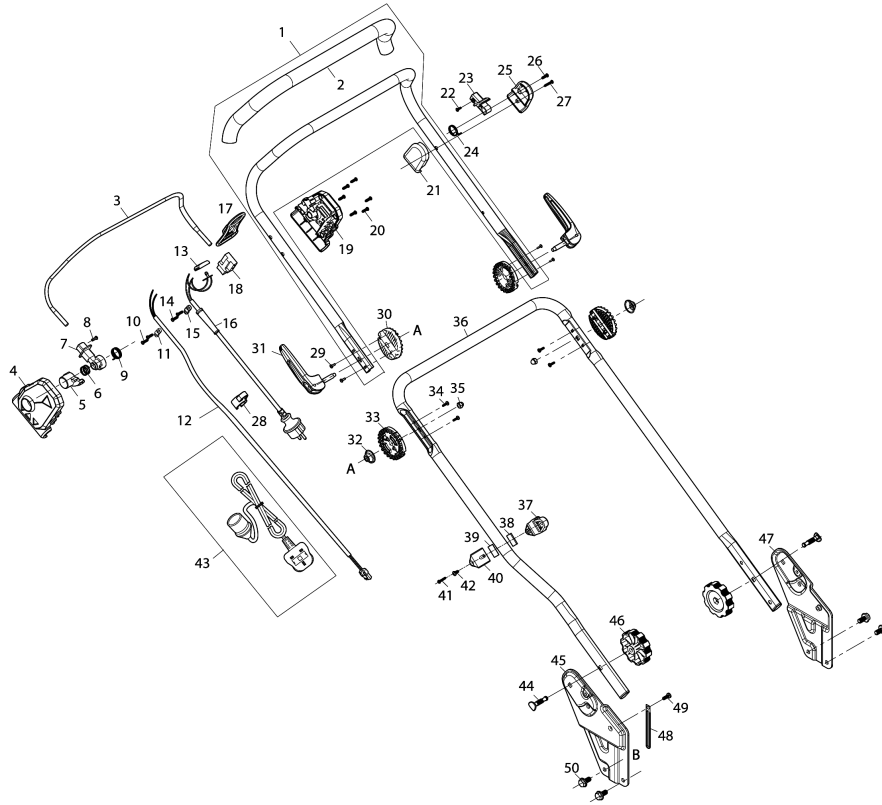

Model No.ELM4121 410MM ELECTRIC LAWN MOWER