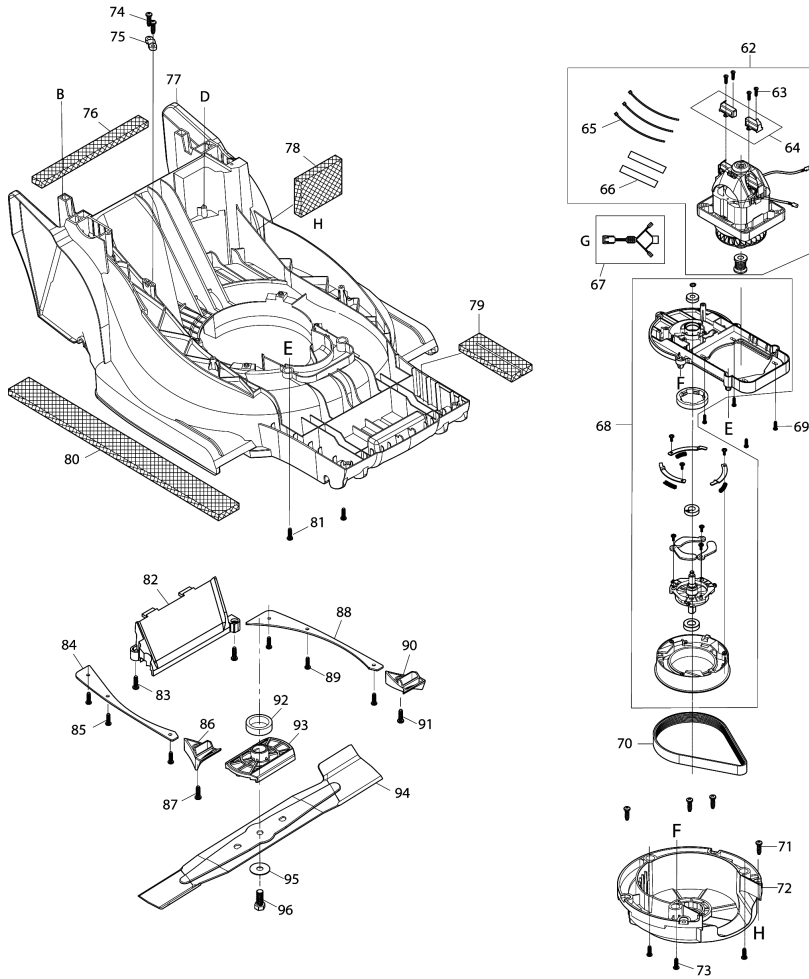

Model No.ELM3720 370MM ELECTRIC LAWN MOWER