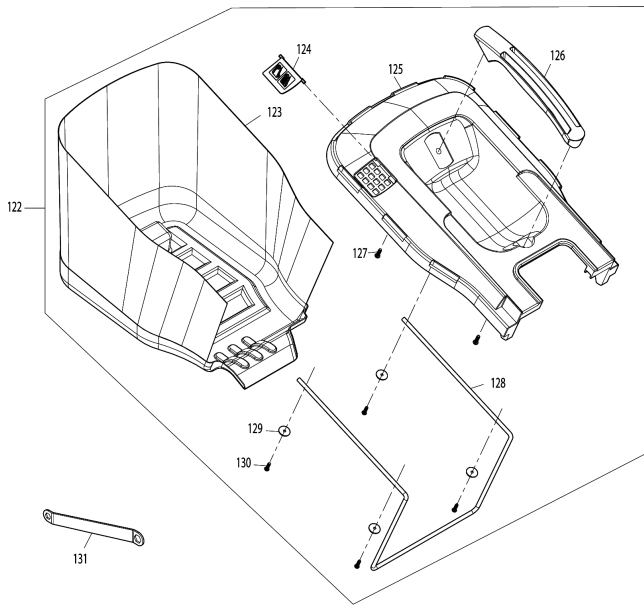

Model No.ELM3720 370MM ELECTRIC LAWN MOWER

Model No.ELM3720 370MM ELECTRIC LAWN MOWER

Артикул	Детали	Описание	Замена	Количество	New/Old	Продажи	Закупка	Примечание
001	YA00000866	UPPER HANDLE BAR ASSY		1				
	D10	INC. 2						
002	YA00001175	SPONGE GRIP		1				
003	YA00000867	SWITCH LEVER		1				
004	YA00000765	SWITCH BOX RIGHT		1				
005	YA00000786	SWITCH BOX CLAMP SPASER		1				
006	YA00000766	SWITCH LINK BUTTON		1				
007	YA00000767	COMPRESSION SPRING 16.8		1				
008	YA00000768	SWITCH LEVER END CAP RIGHT		1				
009	652024721	В и н т		1				
010	YA00000769	SWITCH TORSION SPRING 21		1				
011	YA00000778	SELF TAPPING SCREW ST4X16		2				
012	YA00000780	CORD CLAMP		1				
013	YA00000771	POWER SUPPLY CORD ASSY		1				
014	YA00000778	SELF TAPPING SCREW ST4X16		2				
015	YA00000780	CORD CLAMP		1				
016	YA00000773	POWER SUPPLY CORD ASSY (EURO)		1				
017	YA00000781	INDICATOR LENZ		1				
018	YA00000772	SWITCH		1				
019	652023811	К а б е л ь		1				
020	YA00000786	SWITCH BOX CLAMP SPASER		1				
021	YA00000782	SWITCH BOX LEFT		1				
022	YA00000778	SELF TAPPING SCREW ST4X16		6				
023	652023795	Д е р ж а т е л ь б о к . р у к о я т к и		1				
024	YA00000787	LEVER BOX CLAMP SPASER		1				
025	652024721	В и н т		1				
026	652023794	Л е в ы й ш а р н и р р у к о я т к и		1				
027	YA00000737	TORSION SPRING		1				
028	YA00000787	LEVER BOX CLAMP SPASER		1				
029	652023793	Д е р ж а т е л ь б о к . р у к о я т к и		1				
030	YA00000778	SELF TAPPING SCREW ST4X16		1				
031	YA00000785	SELF TAPPING SCREW ST4X25		1				
032	YA00000799	CABLE CLIP		1				
033	YA00000801	TENSION LEVER ASSY		2				
034	YA00000802	HEX.FRANGE CAP NUT M6		2				
035	YA00001166	PIPE END CAP		2				
036	YA00001167	LOWER HANDLE		2				
037	YA00000803	M8 KNOB		2				
038	YA00000420	WASHER		2				
039	YA00000804	ANGLE ADJUSTMENT JOINT UPPER		2				
040	YA00000806	SELF TAPPING SCREW ST5X20		4				
041	YA00000875	ANGLE ADJUSTMENT JOINT LOWER R		1				
042	YA00000807	HEX BOLT M8X65		2				
043	YA00000876	ANGLE ADJUSTMENT JOINT LOWER L		1				
045	YA00000894	REAR FLAP HINGE ROD		1				
046	YA00000895	REAR FLAP BULE		1				

Please order the parts with part number.

Print Date 9/10/2020