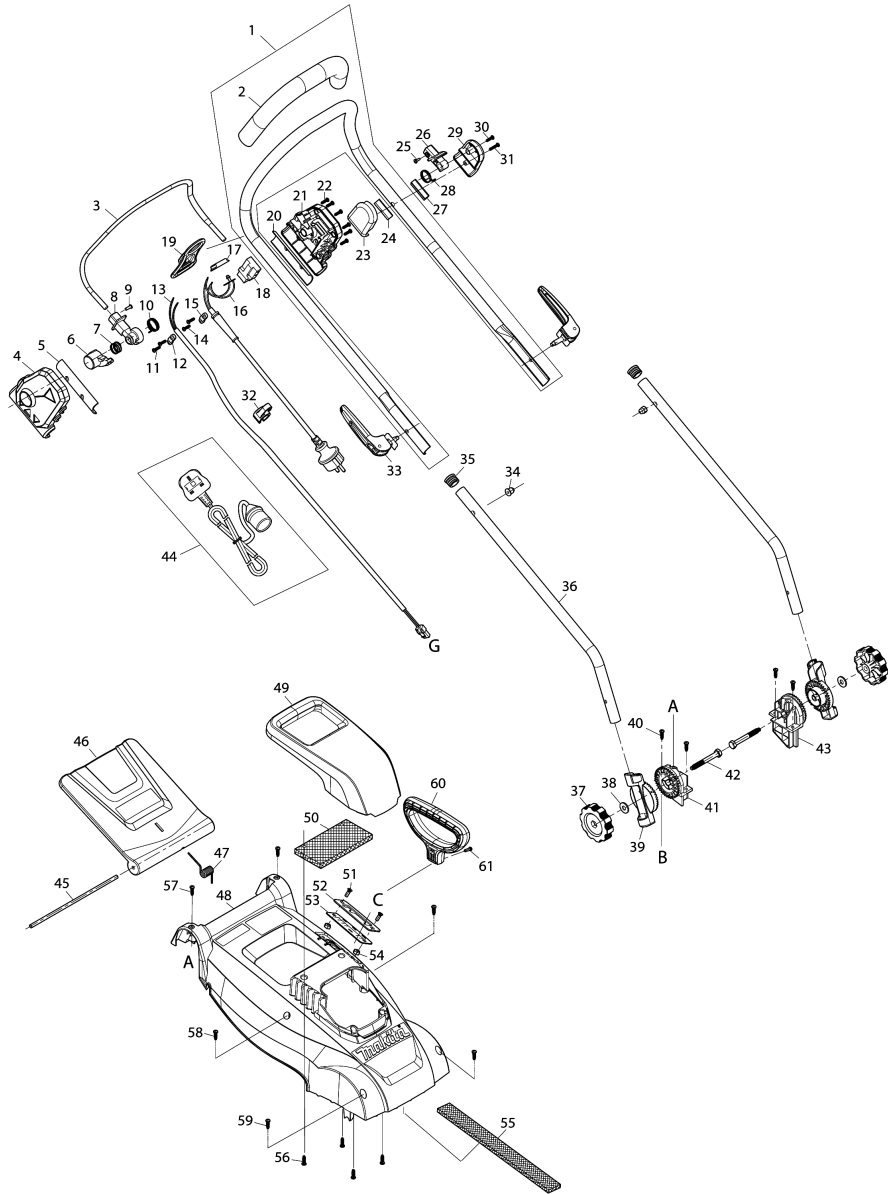

Model No.ELM3720 370MM ELECTRIC LAWN MOWER