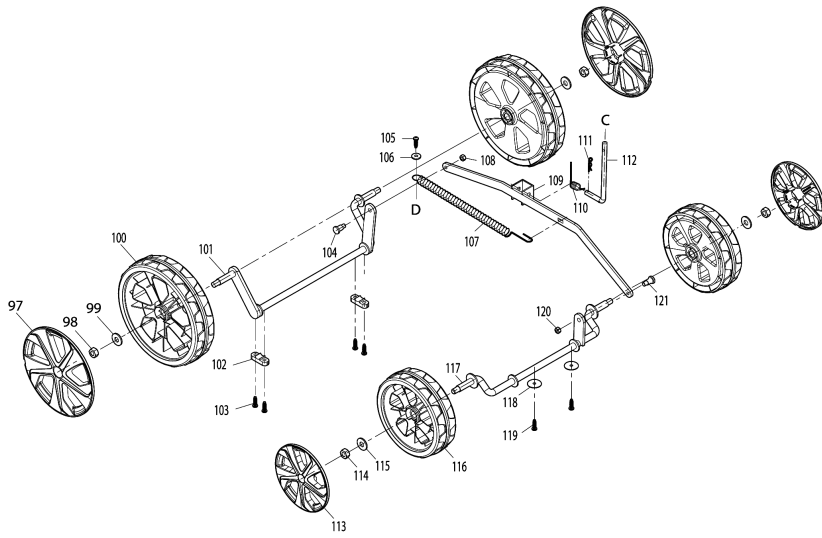

Model No.ELM3720 370MM ELECTRIC LAWN MOWER

Model No.ELM3720 370MM ELECTRIC LAWN MOWER

Артикул	Детали	Описание	Замена	Количество	New/Old	Продажи	Закупка	Примечание
001	YA00000866	UPPER HANDLE BAR ASSY		1				
	D10	INC. 2						
002	YA00001175	SPONGE GRIP		1				
003	YA00000867	SWITCH LEVER		1				
004	YA00000765	SWITCH BOX RIGHT		1				
005	YA00000786	SWITCH BOX CLAMP SPASER		1				
006	YA00000766	SWITCH LINK BUTTON		1				
007	YA00000767	COMPRESSION SPRING 16.8		1				
008	YA00000768	SWITCH LEVER END CAP RIGHT		1				
009	652024721	В и н т		1				
010	YA00000769	SWITCH TORSION SPRING 21		1				
011	YA00000778	SELF TAPPING SCREW ST4X16		2				
012	YA00000780	CORD CLAMP		1				
013	YA00000771	POWER SUPPLY CORD ASSY		1				
014	YA00000778	SELF TAPPING SCREW ST4X16		2				
015	YA00000780	CORD CLAMP		1				
016	YA00000773	POWER SUPPLY CORD ASSY (EURO)		1				
017	YA00000781	INDICATOR LENZ		1				
018	YA00000772	SWITCH		1				
019	652023811	К а б е л ь		1				
020	YA00000786	SWITCH BOX CLAMP SPASER		1				
021	YA00000782	SWITCH BOX LEFT		1				
022	YA00000778	SELF TAPPING SCREW ST4X16		6				
023	652023795	Д е р ж а т е л ь б о к . р у к о я т к и		1				
024	YA00000787	LEVER BOX CLAMP SPASER		1				
025	652024721	В и н т		1				
026	652023794	Л е в ы й ш а р н и р р у к о я т к и		1				
027	YA00000737	TORSION SPRING		1				
028	YA00000787	LEVER BOX CLAMP SPASER		1				
029	652023793	Д е р ж а т е л ь б о к . р у к о я т к и		1				
030	YA00000778	SELF TAPPING SCREW ST4X16		1				
031	YA00000785	SELF TAPPING SCREW ST4X25		1				
032	YA00000799	CABLE CLIP		1				
033	YA00000801	TENSION LEVER ASSY		2				
034	YA00000802	HEX.FRANGE CAP NUT M6		2				
035	YA00001166	PIPE END CAP		2				
036	YA00001167	LOWER HANDLE		2				
037	YA00000803	M8 KNOB		2				
038	YA00000420	WASHER		2				
039	YA00000804	ANGLE ADJUSTMENT JOINT UPPER		2				
040	YA00000806	SELF TAPPING SCREW ST5X20		4				
041	YA00000875	ANGLE ADJUSTMENT JOINT LOWER R		1				
042	YA00000807	HEX BOLT M8X65		2				
043	YA00000876	ANGLE ADJUSTMENT JOINT LOWER L		1				
045	YA00000894	REAR FLAP HINGE ROD		1				
046	YA00000895	REAR FLAP BULE		1				

Please order the parts with part number.

Print Date 9/10/2020