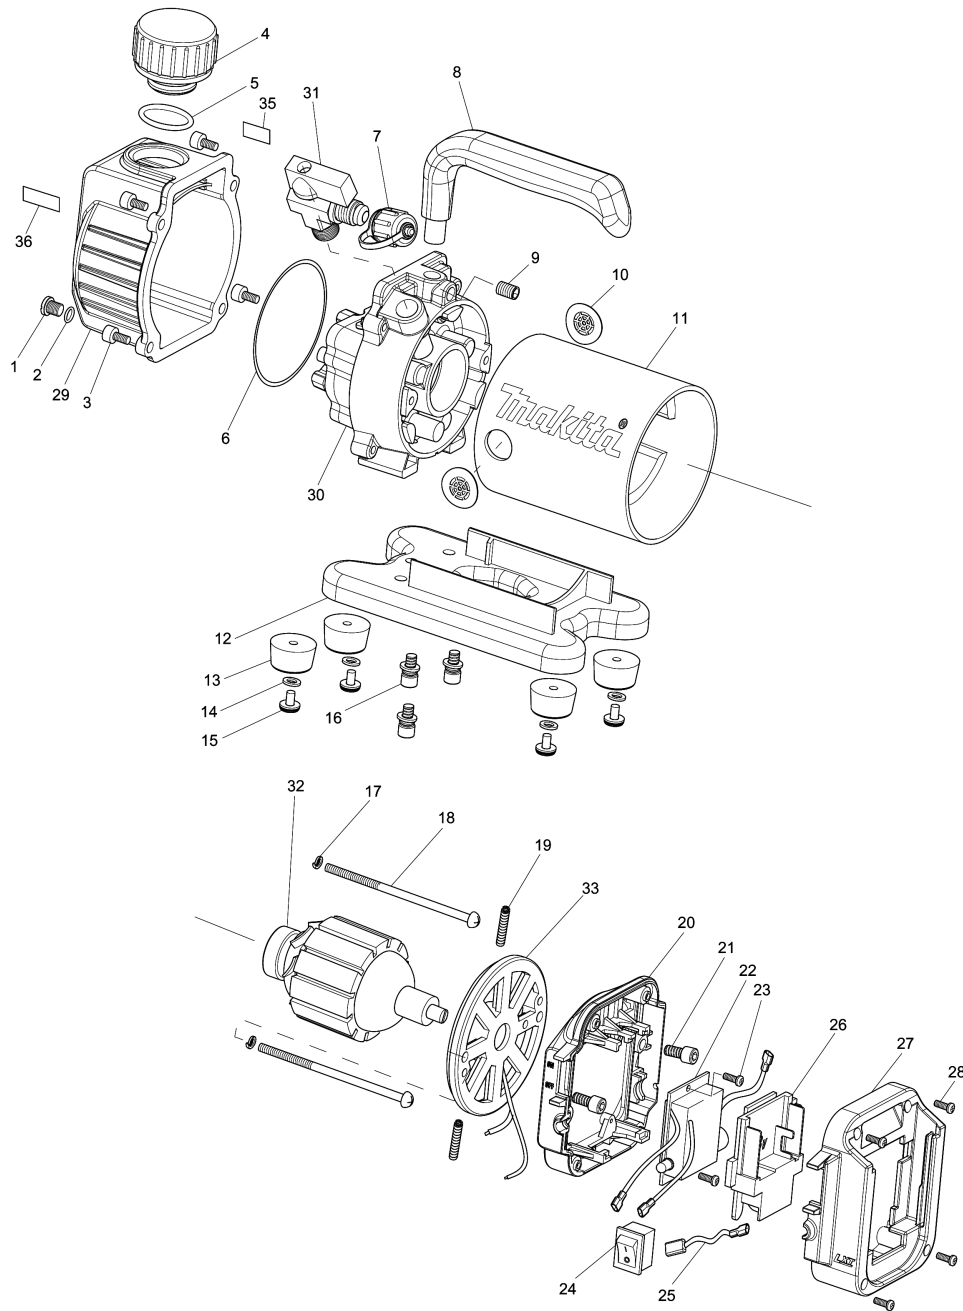

Model No.DVP180 CORDLESS VACUUM PUMP

Model No.DVP180 CORDLESS VACUUM PUMP

Артикул	Детали	Описание	Замена	Количество	New/Old	Продажи	Закупка	Примечание
001	AS000VP009	DRAIN PLUG M8X12		1				
002	AS000VP010	O-RING 10X2.5		1				
003	AS000VP011	HEXAGON BOLT M5X16		4				
004	AS000VP012	OIL FILL/EXHAUST CAP		1				
D10		INC. 5						
005	AS000VP013	O-RING 26X2.2		1				
006	AS000VP014	O-RING 95X3.1		1				
007	AS000VP017	INLET PORT CAP (5/16")		1				
008	AS000VP018	HANDLE		1				
009	AS000VP019	HEXAGON BOLT M5X8		1				
010	AS000VP020	INLET PORT CAP		2				
011	AS00VP021M	MOTOR HOUSING		1				
012	AS000VP022	BASE		1				
013	AS000VP023	RUBBER BASE		4				
014	AS000VP024	WASHER 4.5X12X1.0		4				
015	AS000VP025	TAPPING SCREW M4X1		4				
016	AS000VP026	HEXAGON BOLT (W/WASHER) M5X16		3				
017	AS000VP027	SPRING WASHER M5		2				
018	AS000VP028	PAN HEAD SCREW M5X100		2				
019	AS000VP029	CARBON BRUSH SPRING		2				
020	AS000VP030	BATTERY HOLDER (FRONT)		1				
021	AS000VP033	HEXAGON BOLT M5X10		2	*			
021-1	AS000VP066	HEXAGON BOLT M5X12	<	2				
022	AS000VP034	CIRCUIT BOARD		1				
023	AS000VP035	TAPPING SCREW M3X10		2				
024	AS000VP036	POWER SWITCH		1				
025	AS000VP037	LEAD WIRE		1				
026	643899-6	TERMINAL		1				
027	AS00VP039K	BATTERY HOLDER (REAR)		1				
028	AS000VP035	TAPPING SCREW M3X10		4				
029	AS0VP008MK	OIL TANK ASS'Y		1				
030	AS00VP015M	PUMP ASS'Y		1				
031	AS000VP016	INTAKE SHUT- OFF VALVE		1				
032	AS000VP031	ARMATURE		1				
033	AS000VP032	MOTOR COVER (REAR)		1				
C10	AS00VP071E	WIRE KIT & BRUSH/NOISE FILTER		1				
035	AS00SS0306	CAUTION LABEL (OIL)		1				
036	AS00SS0305	CAUTION LABEL (HEAT)		1				
A02	AS0Y06110K	ADAPTER		1				
A03	AS00XP808M	VACUUM GAUGE		1				
A04	AS000AI158	HOSE PACKING (6 PCS)		1				
F01	AS00VP050M	VACUUM PUMP OIL		1				