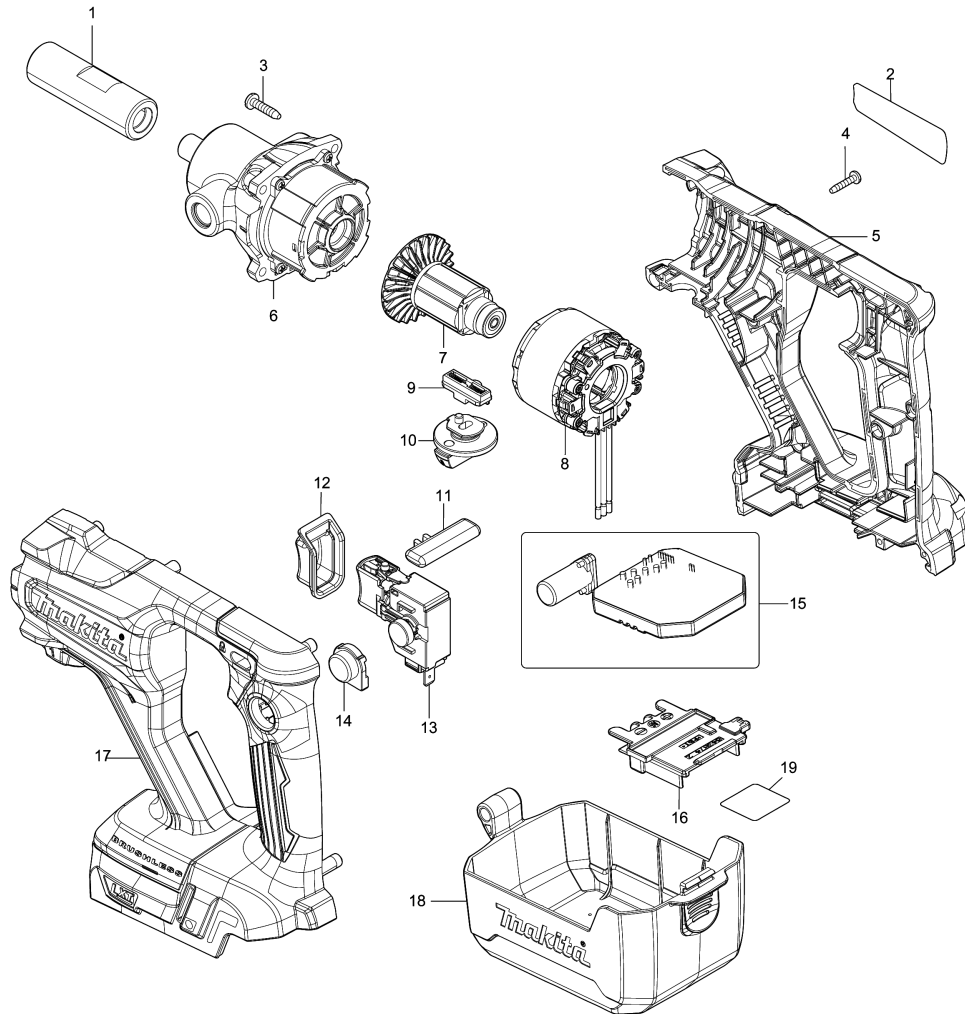

Model No.DUT130 CORDLESS MIXER

Model No.DUT130 CORDLESS MIXER

Артикул	Детали	Описание	Замена	Количество	New/Old	Продажи	Закупка	Примечание
001	323962-8	SHAFT HOLDER		1				
002	855D77-2	DUT130 NAME PLATE		1				
003	265995-6	TAPPING SCREW 4X18		4	*			
003-1	266045-0	TAPPING SCREW 4X20	<	4				
004	266130-9	TAPPING SCREW BIND PT 3X16		10				
005	183L06-6	HOUSING SET		1				
C10	263005-3	RUBBER PIN 6		2				
C20	252126-6	HEX. LOCKING NUT M4-7		2				
D10		INC. 17						
006	127065-8	GEAR ASSEMBLY		1				
007	619551-8	ROTOR		1				
008	629396-6	STATOR		1				
009	127066-6	CHANGE LEVER ASSEMBLY		1				
C10	232518-5	COMPRESSION SPRING 4		2				
010	127282-0	SPEED CHANGE LEVER ASSEMBLY		1				
C10	213118-0	O RING 12		1				
011	458822-6	LOCK LEVER		1				
012	458816-1	SWITCH COVER		1				
013	651088-9	SWITCH C3JW-4B-1L		1				
014	458819-5	LOCK ON BUTTON COVER		1				
015	620972-9	CONTROLLER		1				
016	643874-2	TERMINAL		1				
017	183L06-6	HOUSING SET		1				
C10	263005-3	RUBBER PIN 6		2				
C20	252126-6	HEX. LOCKING NUT M4-7		2				
D10		INC. 5						
018	458820-0	COVER		1				
019	855D80-3	DUT130 SERIAL NO. LABEL		1				
A01	140G50-6	GRIP COMPLETE		1				
A02	A-43692	MIXING BLADE 165		1				
A03	A-43751	SHAFT COMPLETE		1	*			
A03-1	168349-5	SHAFT COMPLETE	O	1				
A04	265220-5	HEX. BOLT M8X18		1				
A05	326649-1	SHAFT HOLDER 1/2-M14		1				
A06	458814-5	FRONT COVER		1				
A07	781006-4	WRENCH 13		1				
A08	781010-3	WRENCH 19		2				
A09	831253-8	TOTE BAG		1				
A10B	450128-8	BATTERY COVER		2				
A11B	***DC18RC	DC18RC FAST CHARGER		1				
D10		COMPO-PARTS						
A12B	197280-8	BATTERY BL1850B SET		2	*			
A12-1B	197280-8	BATTERY BL1850B SET	O	2				

Please order the parts with part number.

Print Date 9/10/2020