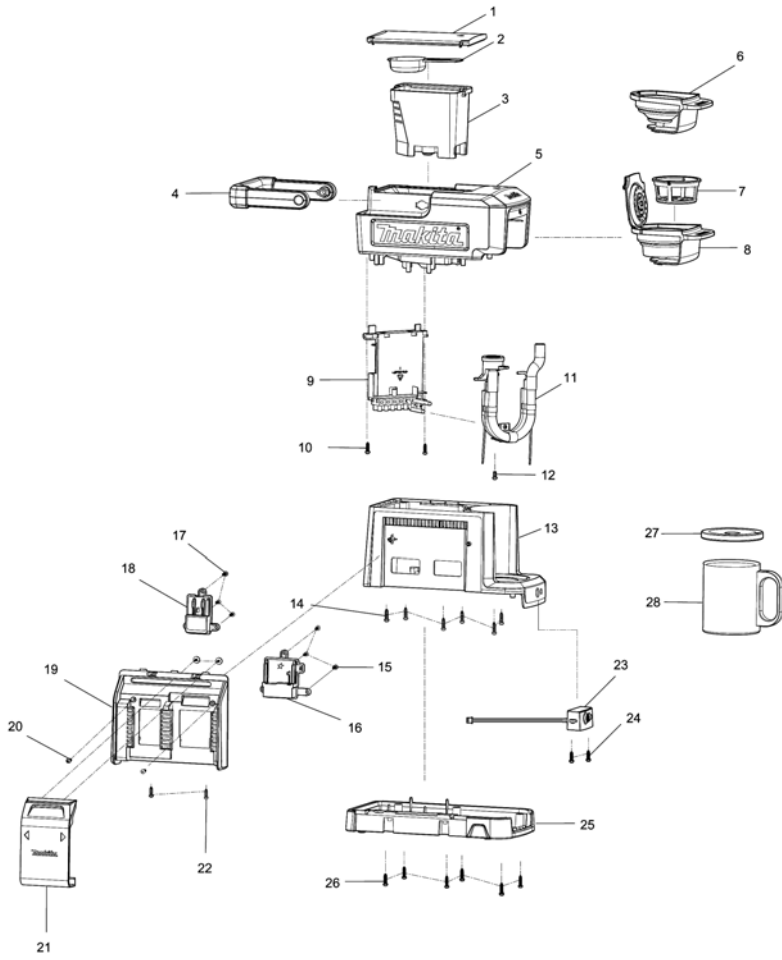

Model No.DCM501 CORDLESS COFFEE MAKER

Model No.DCM501 CORDLESS COFFEE MAKER

Артикул	Детали	Описание	Замена	Количество	New/Old	Дополнительно 1	Дополнительно 2	Примечание
001	KF00000034	WATER TANK COVER		1				
002	KF00000033	SPOON		1	*			
002-1	KF00000068	SPOON	O	1				
003	KF00000019	WATER TANK SET		1	*			
003-1	KF00000053	WATER TANK SET	O	1				
004	KF00000017	HANDLE SET (BLUE)		1				
005	KF00000010	TOP&MIDDLE COVER SET (BLUE)		1	*			
005-1	KF00000042	TOP&MIDDLE COVER SET (BLUE)	O	1	*			
005-2	KF00000063	TOP&MIDDLE COVER SET (BLUE)	O	1				
006	KF00000014	POD DRAWER		1	*			
006-1	KF00000045	POD DRAWER	O	1	*			
006-2	KF00000067	POD DRAWER	O	1				
007	KF00000013	FILTER SET		1	*			
007-1	KF00000066	FILTER SET	O	1				
008	KF00000012	DRAWER SET		1	*			
008-1	KF00000044	DRAWER SET	O	1	*			
008-2	KF00000065	DRAWER SET	O	1				
009	KF00000008	MAIN PCB SET		1	*			
009-1	KF00000070	MAIN PCB SET	O	1				
010	KF00000002	SCREW 3X12		2				
011	KF00000009	HEATING TUBE SET		1	*			
011-1	KF00000062	HEATING TUBE SET	O	1				
012	KF00000002	SCREW 3X12		1				
013	KF00000003	MAIN BODY (BLUE)		1	*			
013-1	KF00000060	MAIN BODY (BLUE)	O	1				
014	KF00000002	SCREW 3X12		6				
015	KF00000002	SCREW 3X12		3				
016	KF00000032	UNIVERSAL BATTERY HOLDER SET		1				
017	KF00000002	SCREW 3X12		3				
018	KF00000031	10.8V BATTERY HOLDER SET		1				
019	KF00000029	BATTERY BOX (BLUE)		1	*			
019-1	KF00000072	BATTERY BOX (BLUE)	O	1				
020	KF00000007	SCREW 3X10		2				
021	KF00000006	SLIDING COVER OF BATTERY SET		1	*			
021-1	KF00000071	SLIDING COVER OF BATTERY SET	O	1				
022	KF00000002	SCREW 3X12		2				
023	KF00000005	BUTTON PCB ASSEMBLY		1				
024	KF00000002	SCREW 3X12		2				
025	KF00000001	BASE SET		1				
C10	KF00000028	FOOT		4				
026	KF00000002	SCREW 3X12		6				
027	KF00000021	CUP COVER		1	*			
027-1	KF00000069	CUP COVER	O	1				
028	KF00000020	STAINLESS CUP		1	*			
028-1	KF00000020	STAINLESS CUP	O	1				

Please order the parts with part number.

Print Date 9/10/2020