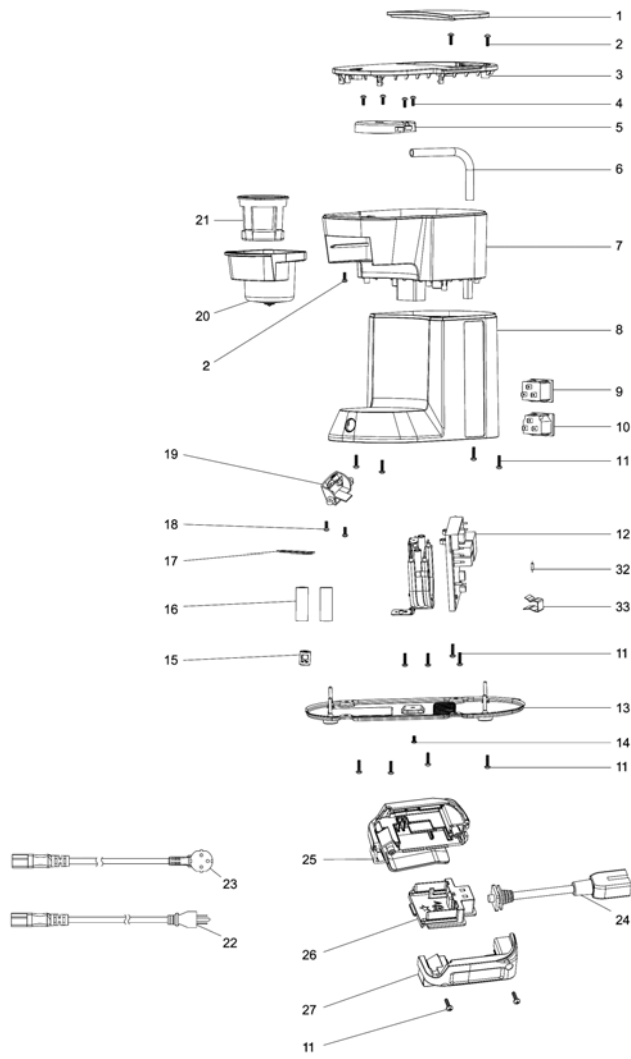

Model No.DCM500 CORDLESS COFFEE MAKER

Model No.DCM500 CORDLESS COFFEE MAKER

Артикул	Детали	Описание	Замена	Количество	New/Old	Дополнительно 1	Дополнительно 2	Примечание
001	BE00000001	LID OF WATER TANK		1				
002	BE00000002	SELF-TAPPING SCREW ST3*12		3				
003	BE00000003	UPPER COVER		1				
004	BE00000004	SELF-TAPPING SCREW ST3*8		4				
005	BE00000005	SHOWER COVER		1				
006	BE00000006	PP TUBE		1				
007	BE00000007	UPPER HOUSING		1				
008	BE00000008	LOWER HOUSING		1				
009	BE00000009	DC SOCKET		1				
010	BE00000010	AC SOCKET		1				
011	BE00000011	BLACK ZINC SELF-TAPPING SCREW		14				
012	BE00000013	H PCB HEATING ELEMENT ASS		1				
013	BE00000014	BOTTOM COVER ASS		1				
014	BE00000015	MACHINE SCREW		1				
015	BE00000016	ONE-WAY VALVE ASS		1				
016	BE00000017	INLET WATER TUBE		2				
018	BE00000018	BLACK ZINC SELF-TAPPING SCREW		7				
019	BE00000019	PRESS KEY BOARD ASS		1				
020	BE00000020	DRAWER		1				
021	BE00000021	FILTER		1				
023	BE00000023	EU AC POWER CORD		1				
024	BE00000024	DC POWER CORD		1				
025	BE00000025	LEFT COVER OF BATTERY BOX		1	*			
025-1	BE00000038	BATTERY BOX COVER SET	X	1				
D10		INC. 27						
026	BE00000026	TERMINAL		1				
027	BE00000027	RIGHT COVER OF BATTERY BOX		1	*			
027-1	BE00000038	BATTERY BOX COVER SET	X	1				
D10		INC. 25						
032	BE00000032	NTC		1				
033	BE00000033	SNAP RING		1				

Please order the parts with part number.

Print Date 9/10/2020