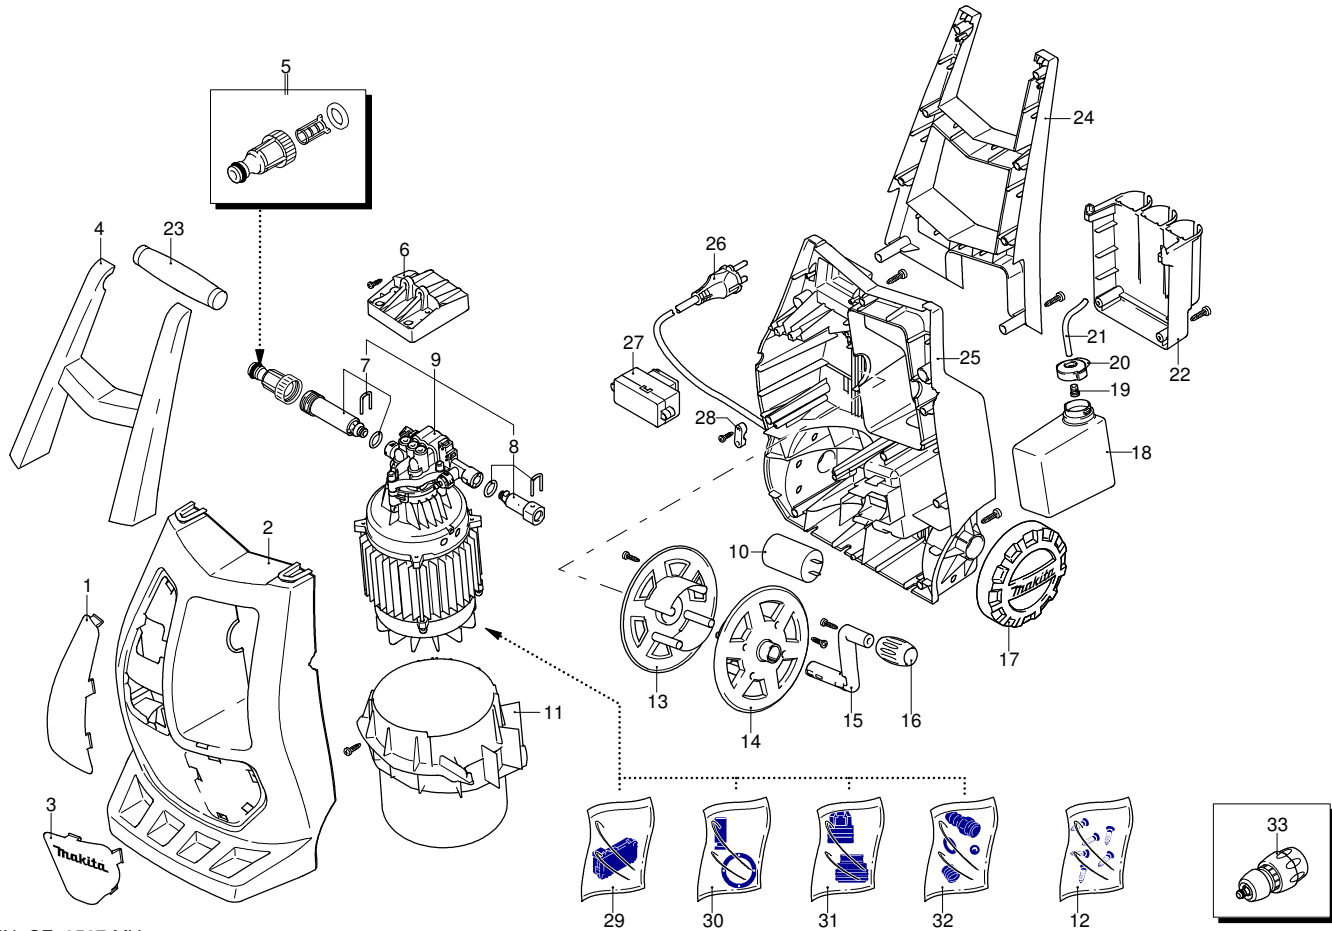

# Model HW 121

Version:

Serial number:

Code: **13045**

07/12/2010

Validity	Pos.	Code	Description	Q
	1	3640500	Green guard	1
	2	3640440	Casing	1
	3	3640510	Green guard	1
	4	3640460	Handle	1
	5	3082130	Water coupling kit	1
	6	3640520	Support	1
	7	3640870	Suction kit	1
	8	3640730	Delivery kit	1
	9	3640840	Electric pump assembly	1
	10	3640910	Capacitor	1
	11	3640300	Conveyor	1
	12	3640830	Screw kit	1
	13	3640250	Plate	1
	14	3640260	Plate	1
	15	3640270	Lever	1
	16	3640280	Knob	1
	17	3640760	Wheel	2
	18	3640380	Tank	1
	19	3440720	Filter	1
	20	3640390	Plug	1
	21	3640680	Pipe	1
	22	3640370	Accessories carrier	1
	23	3640900	Knob	1
	24	3640470	Handle	1
	25	3640450	Base	1
	26	3640770	Cable	1
	27	3640890	Switch	1
	28	3320200	Cable gland	1
	29	3640720	TSS kit	1
	30	3640860	Piston + seals kit	1
	31	3640850	Water seal kit	1
	32	3640880	Detergent suction kit	1
	33	3082661	Fitting	1

# Model HW 121

Version:

Serial number:

Code: **13045**

07/12/2010

Validity	Pos.	Code	Description	Q
	1	3640920	Gun	1
	2	3640960	High pressure hose	1
	3	3640930	Lance+lance head	1
	4	3640940	Lance+rotopower	1
	5	3640670	Lance head	1
	6	3640950	Fixed brush	1