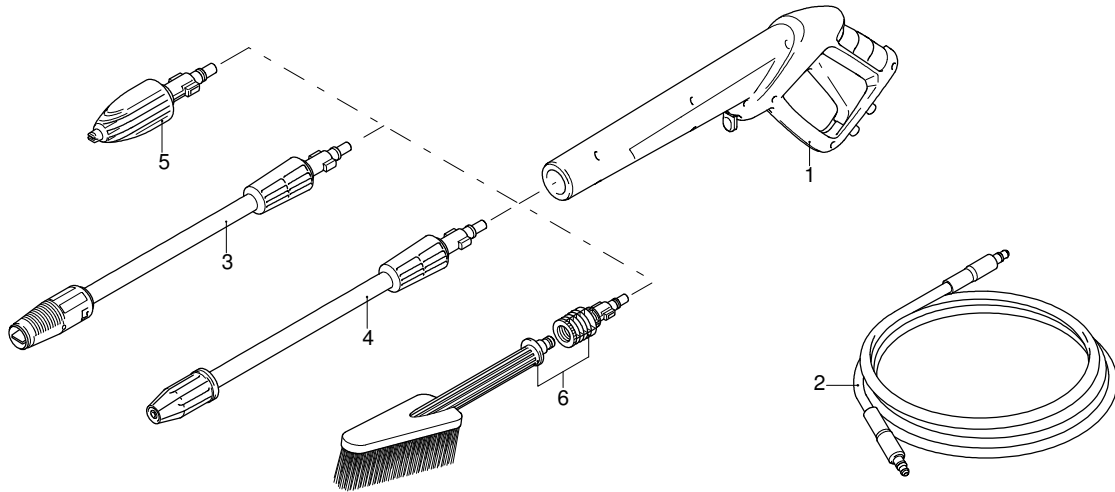

# Model HW 121

Version:

Serial number:

Code: **13045**

07/12/2010

Validity	Pos.	Code	Description	Q
	1	3640500	Green guard	1
	2	3640440	Casing	1
	3	3640510	Green guard	1
	4	3640460	Handle	1
	5	3082130	Water coupling kit	1
	6	3640520	Support	1
	7	3640870	Suction kit	1
	8	3640730	Delivery kit	1
	9	3640840	Electric pump assembly	1
	10	3640910	Capacitor	1
	11	3640300	Conveyor	1
	12	3640830	Screw kit	1
	13	3640250	Plate	1
	14	3640260	Plate	1
	15	3640270	Lever	1
	16	3640280	Knob	1
	17	3640760	Wheel	2
	18	3640380	Tank	1
	19	3440720	Filter	1
	20	3640390	Plug	1
	21	3640680	Pipe	1
	22	3640370	Accessories carrier	1
	23	3640900	Knob	1
	24	3640470	Handle	1
	25	3640450	Base	1
	26	3640770	Cable	1
	27	3640890	Switch	1
	28	3320200	Cable gland	1
	29	3640720	TSS kit	1
	30	3640860	Piston + seals kit	1
	31	3640850	Water seal kit	1
	32	3640880	Detergent suction kit	1
	33	3082661	Fitting	1

# Model HW 121

Version:

Serial number:

Code: **13045**

07/12/2010

Validity	Pos.	Code	Description	Q
	1	3640920	Gun	1
	2	3640960	High pressure hose	1
	3	3640930	Lance+lance head	1
	4	3640940	Lance+rotopower	1
	5	3640670	Lance head	1
	6	3640950	Fixed brush	1